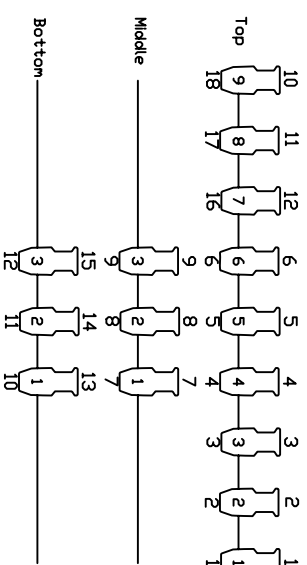

ALL FRONT OF HOUSE LAMPS ARE 750W

Strand Capitol Performing Arts Center	
House Plot	
FRONT OF HOUSE	
Prepared By:	Matt DeMascolo
Company:	Production Express, Inc.
ME:	Matt DeMascolo
Date:	December 12, 2005
Scale:	NTS
Revised:	